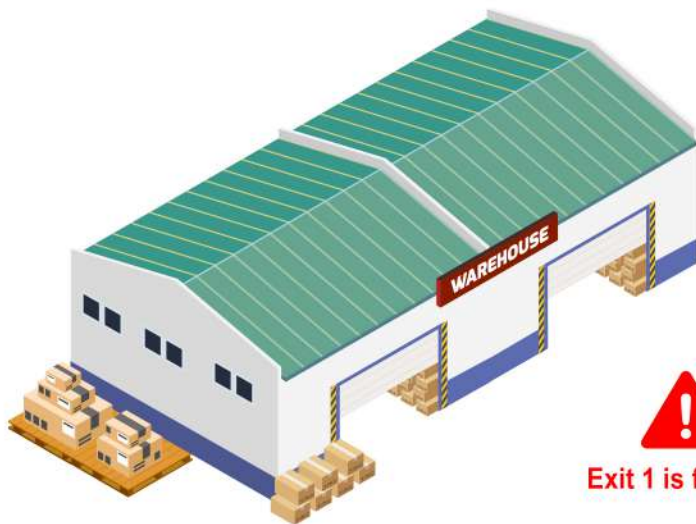

Wireless Customized Voice Announcer

R603

PATENT PENDING

Spanish

Sobrecalentamiento de la caldera
(Boiler overheating)

German

Lagerüberschwemmung
(Warehouse flooding)

French

Fonctionnement anormal du moteur
(Abnormal motor operation)

Production Department

Packaging Department

Exit 1 is flooded.

Office

Pick your favorite audio and upload.
R603 makes every application as unique as customized.