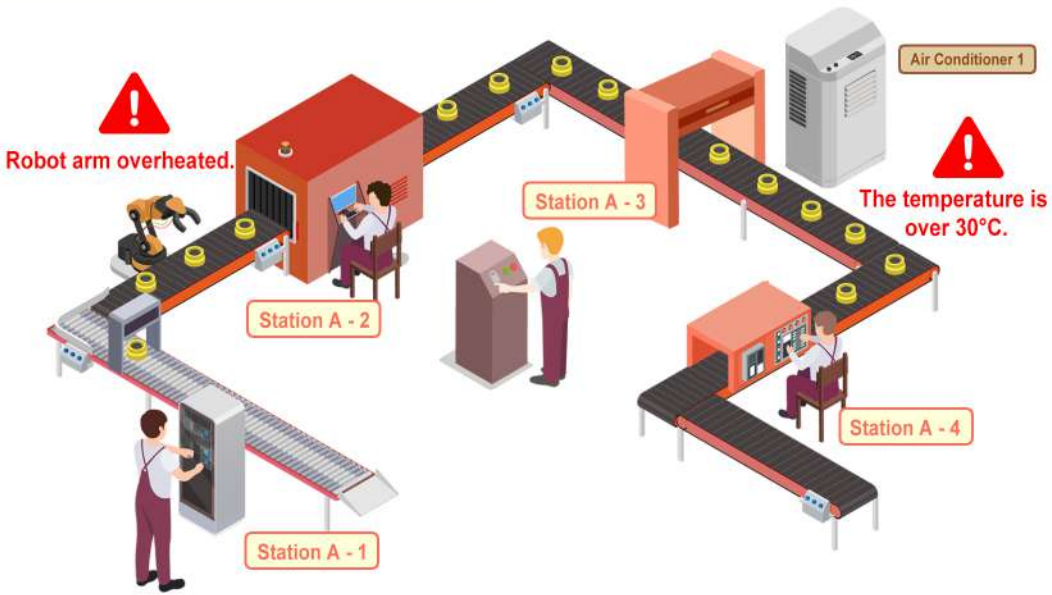

Fonctionnement anormal du moteur
(Abnormal motor operation)

Production Department

Packaging Department

Exit 1 is flooded.

Office

Pick your favorite audio and upload.
R603 makes every application as unique as customized.

Production Department
[Station A - 2]
> Robot arm overheated
[Air conditioner 1]
> The temperature is over 30°C.

Air conditioner 1

Packaging Department
[Station B - 2]
> Robot arm abnormality

Station B - 3